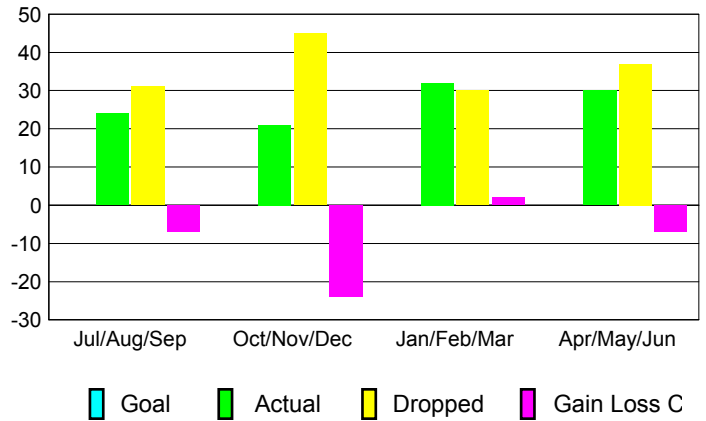

Membership Results 2012-2013
Goal, New, Dropped, Gain/Loss